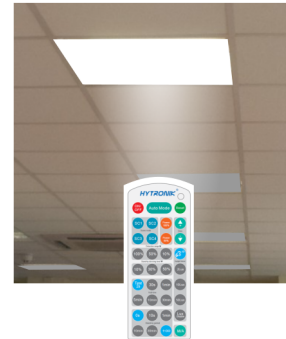

## **LED Panel Edge-Lit** **For 600mm suspended ceiling**

30 Watts 2850-3000lm  
(Other powers available)

CE and ROHS

Aluminium body for LED cooling  
596x596mm (other sizes to order)

Sensor-dimming drivers to order:

Wide beam for uniform lighting (LEDs are housed in sides)  
Long-life LEDs cooled by aluminium body

0845 224 2254  
[www.eawlighting.co.uk](http://www.eawlighting.co.uk)